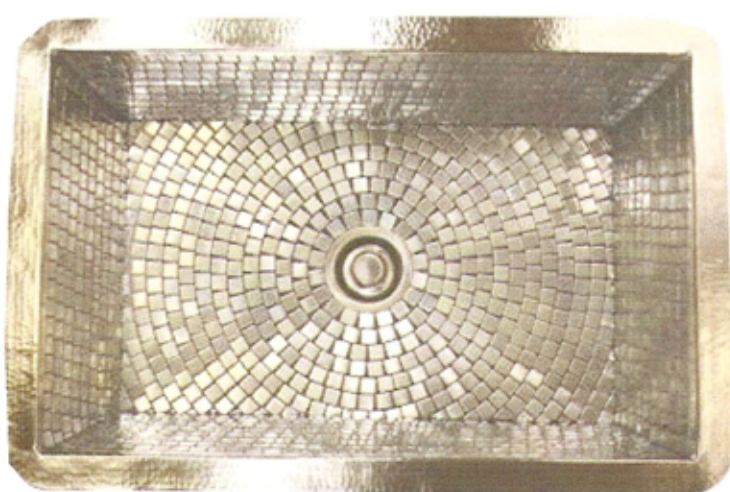

THE STYLE + DESIGN ISSUE

NEW JERSEY LIFE

LUXURY+LIFESTYLE+DESIGN

SEPTEMBER 2009

76 IDEAS: FROM SHOWHOUSE to your house

FALL FASHION EXCLUSIVE Our Favorite Vintage Boutiques

DISCOVER NJ'S ARTISANAL CHEESES AND BREADS

PLUS TOP EQUESTRIAN EVENTS + Back-To-School Primer

$3.95 www.newjerseylife.com

Display until September 28, 2009

by design

Bridge faucet in brushed nickel
BY WATERDECOR
$1,274
waterdecor.com

Cascade vessel ($2,915)
and foot pedestal ($294)
cast in satin white bronze
BY WAWIRKA
wawirka.com
for NJ locations

3-D weave tile with metal and white carrara
BY ALYSEDWARDS
$45 per sq. ft.
at Floor and Decor,
Tenafly, 201.569.5797

BATHROOM EXPERT TIP

Incorporate the clean, classic lines of brushed stainless materials for a modern spa-inspired bathroom.
Diane Durocher, ASID, CID
Ramsey

Travertine tiles in Dimensional Ivory
$22 per sq. ft.
at Wayne Tile Co.
Ramsey,
201.825.8000

Custom stainless-steel countertop and integral sink
$1,800; at La Bossiere Associates, Saddle River,
201.825.7123

Industrial Chic

Planning a kitchen or bath renovation? A metallic finish adds a modern twist to traditional design elements.

CornuFé stove and cooktop with satin chrome trim
BY LA CORNUÉ
$8,600; at St. Clair Kitchen and Home
South Orange, 973.762.9500

Stainless-steel mosaic sink
BY LINKASINK
$3,800
linkasink.com
for NJ locations

KITCHEN EXPERT TIP

An element of the unexpected somewhere in your space will give it personality.
Dorina Lucyk, Wolf Singer Design Studio,
Morris Plains

Karbon wall-mount articulating kitchen faucet with vibrant stainless joints
BY KOHLER
$1,300; kohler.com
for NJ locations